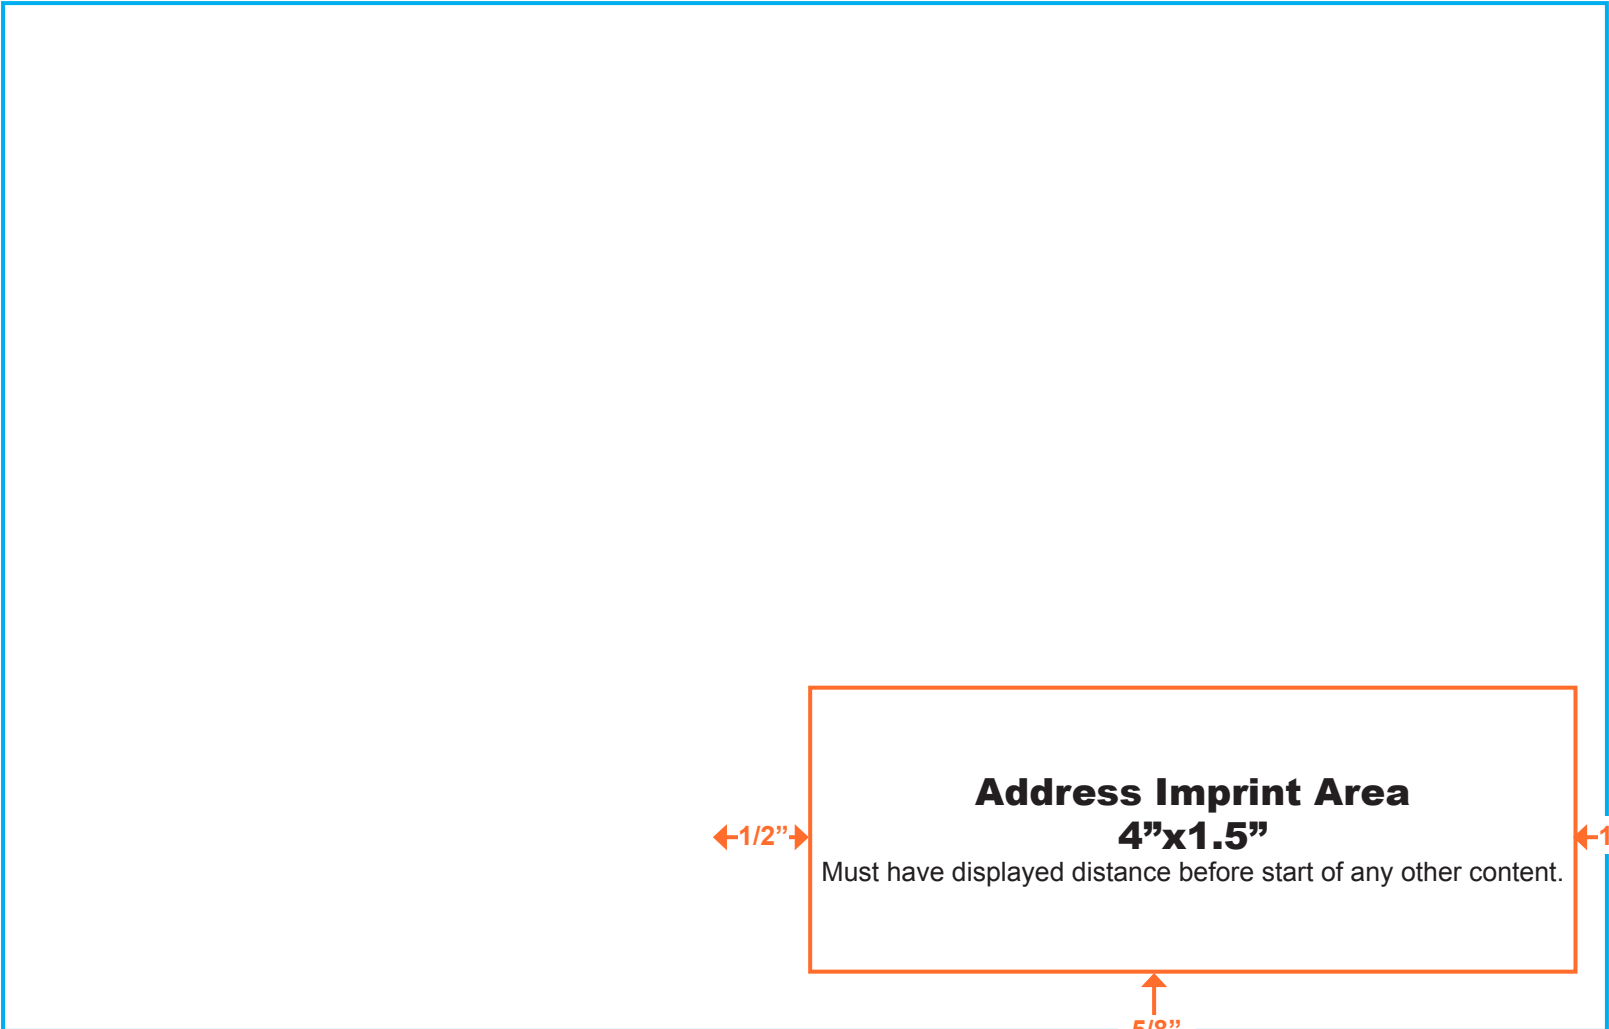

HAPPY LLAMA

Great Printing, No Spit

6x9 Postcard without Bleeds

Use this template if your artwork does *not* go to the edge of the postcard.

SAFETY MARGIN .313"

Keep all of the text, images, graphic elements, logos, and other items inside these lines.

TRIM

6" x 9" FLAT SIZE

Address Imprint Area
4"x1.5"
Must have displayed distance before start of any other content.

←1/2"→

←1/2"→

5/8"