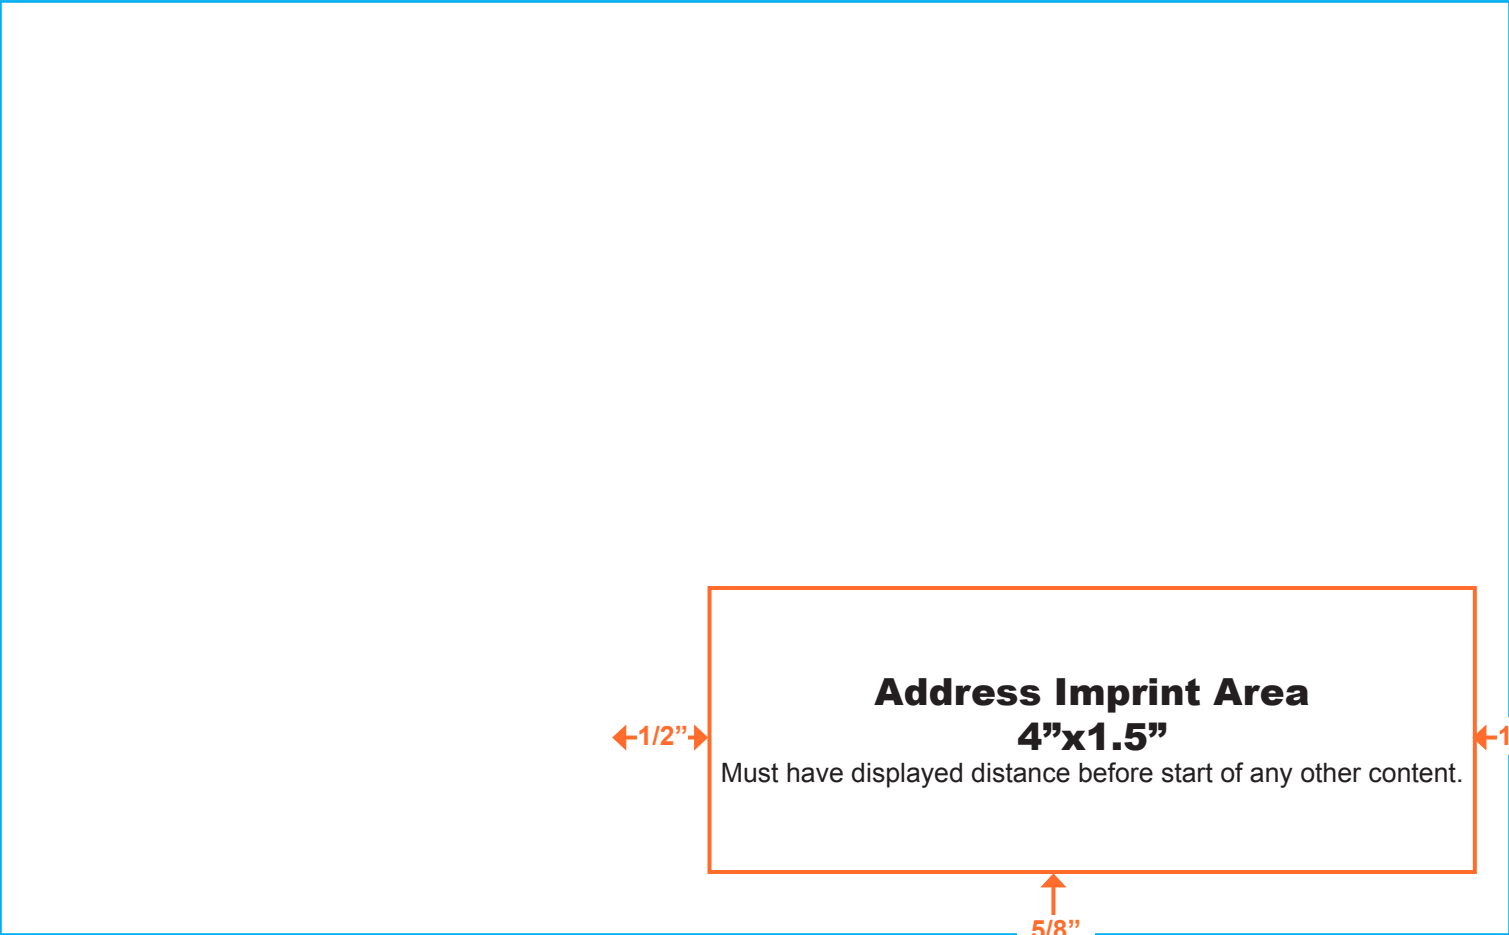

5.5x8.5 Postcard without Bleeds

Use this template if your artwork does **not** go to the edge of the postcard.

SAFETY MARGIN .313"

Keep all of the text, images, graphic elements, logos, and other items inside these lines.

TRIM

Size: 5.5" x 8.5"

5.75" x 8.75" BLEED SIZE

5.5" x 8.5" FLAT SIZE

HAPPY LLAMA
Great Printing, No Spit 

Address Imprint Area

4"x1.5"

Must have displayed distance before start of any other content.

←1/2"→

←1/2"→

5/8"